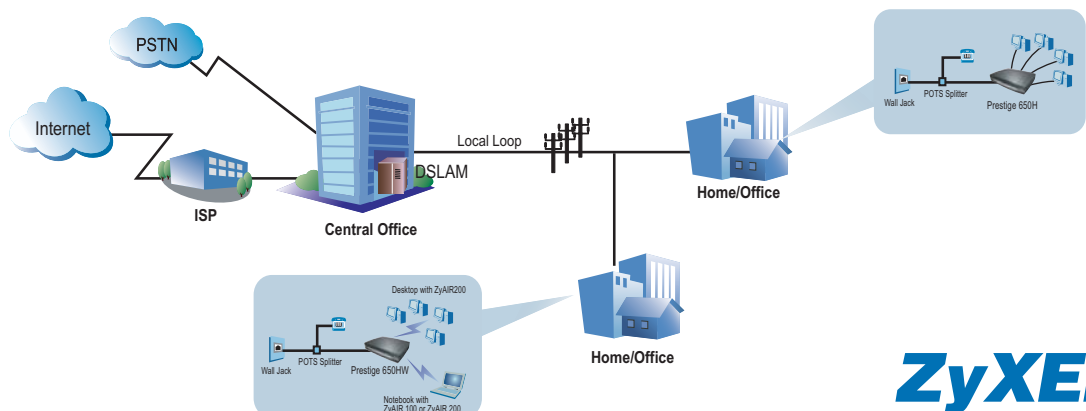

Application Diagram